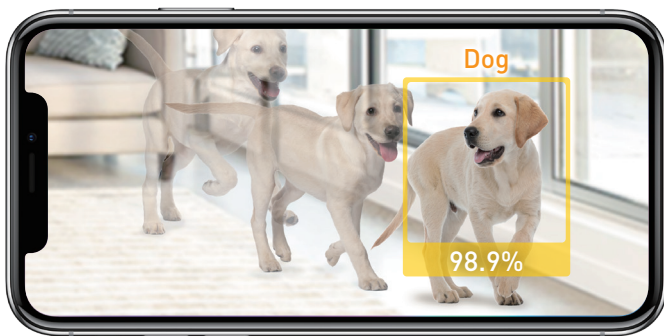

# Apollo

Biometric Auto Tracking Pet Camera

## SPECIFICATION

Model (Apollo)	ACR1501R16WH
Encryptions Technologies	256-bit
Privacy Protection	Yes
Wireless	Embedded Wi-Fi (2.4G) 802.11 b/g/n
Multiple Wi-Fi Access Points	Connect up to 4 Wi-Fi Networks
Snapshot / Text / Offline Alert	Yes
10-Second Video Alert	Yes <sup>1</sup>
Audio	Built-in Speaker and Microphone
Real-Time Two-Way Communication	Yes
Greetings Function	Yes
Motion / Audio Detection	Yes
Fire Warning	Yes <sup>2</sup>
Human Detection	Yes <sup>2</sup>
Vehicle Detection	Yes <sup>2</sup>
Face Detection	Yes <sup>2</sup>
Pet Detection	Yes
Day / Night Vision	Yes
Intruder Warning Light / Alarm	Yes
Multiple Viewers Support	Yes
Auto-Tracking Range	360°
Activity / Blockout Zones	Max: 4
Field of View (FOV)	85±5° (Diagonal)

Digital Zoom	4x
Pan / Tilt	Pan: -170° ~ 170° / Tilt: -20° ~ 10°
Frame Rate	1920 x 1080 up to 30 fps
Resolution	2M Pixels FHD
Streaming Quality	Automatically Adjusted
Video Compression	H.264
Video Resolution	1080p, 720p, 480p, 360p
Image Sensor	1/2.7" CMOS
IR / Flash LEDs	IR LEDs: 8, Flash LEDs: 6
MIMO Antenna	Embedded 2 x 2
Local Storage	Supports up to 128GB Micro SD Card
App Support	Amaryllo
Mobile OS Requirements	iOS: 10.0 and up / Android: 5.0 and up
Google Services Connection	Yes
PC Browser Support	Chrome / Firefox
Network Protocol	TCP/IP, UDP/IP, HTTP/HTTPS, DHCP, NTP, WPS
NAS Support	SMB / CIFS
Power Consumption	100V ~ 240V (5V / 2A DC)
Dimensions (H x W x D)	9 x 9 x 10 cm / 3.54"x 3.54"x 3.94"
Weight	250 g / 0.55 lb
Ambient Operating Temperature	32°F ~ 95°F / 0°C ~ 35°C
Warranty	One-Year Part Warranty